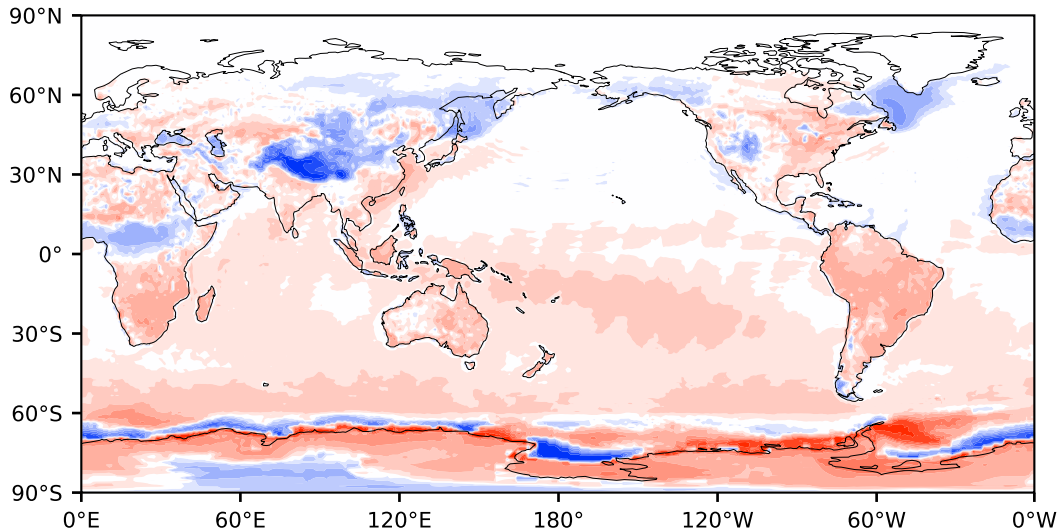

# Model - Observations

Max 179.33  
Mean 2.55  
Min -117.76

RMSE 10.27  
CORR 1.00