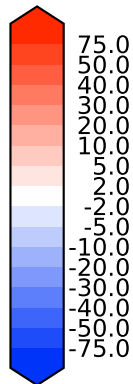

# Model - Observations

Max 179.33  
Mean 2.55  
Min -117.76

RMSE 10.27  
CORR 1.00