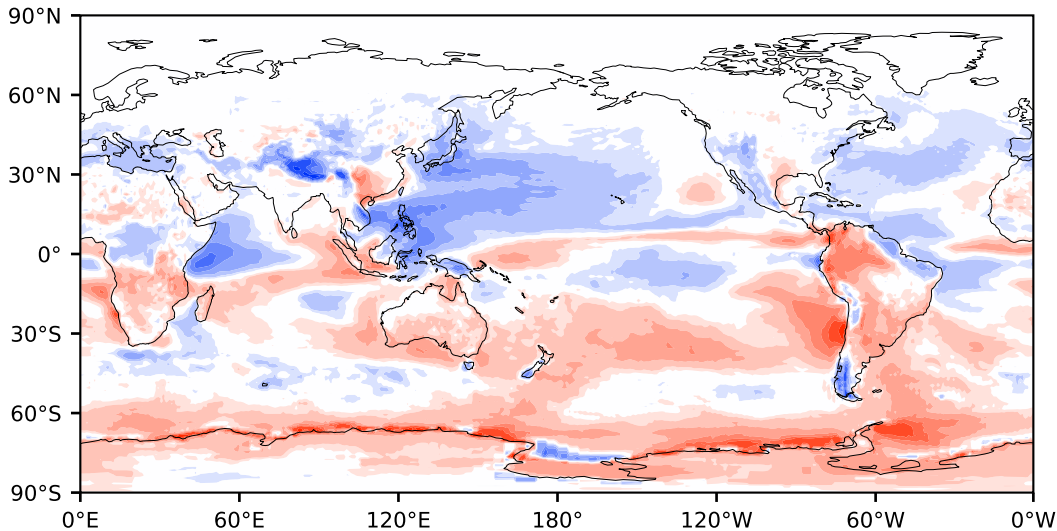

Model - Observations

Max 112.08
Mean 1.58
Min -89.08

RMSE 13.92
CORR 0.99