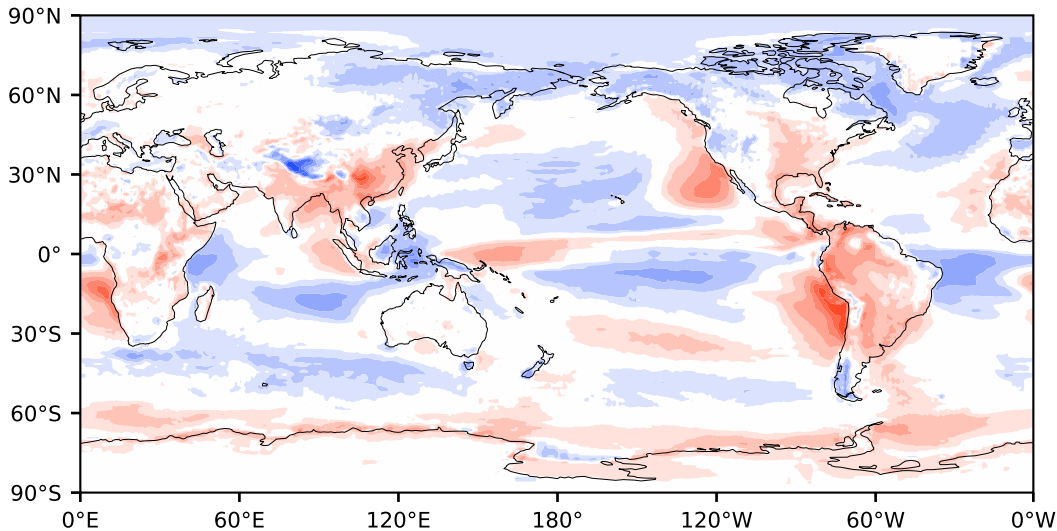

Model - Observations

Max 80.03
Mean 0.07
Min -63.43

RMSE 10.34
CORR 0.99