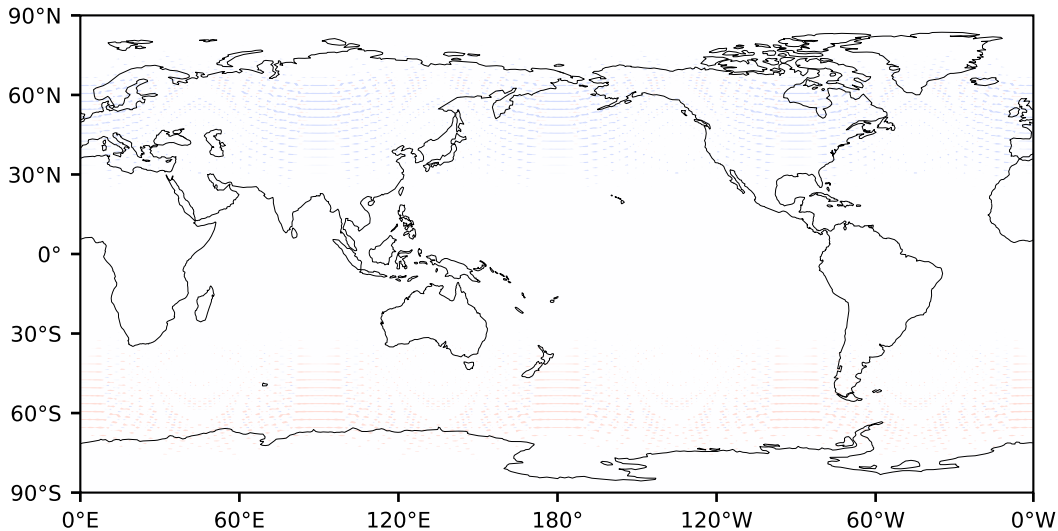

Model - Observations

Max 1.21
Mean -0.07
Min -1.31

RMSE 0.32
CORR 1.00