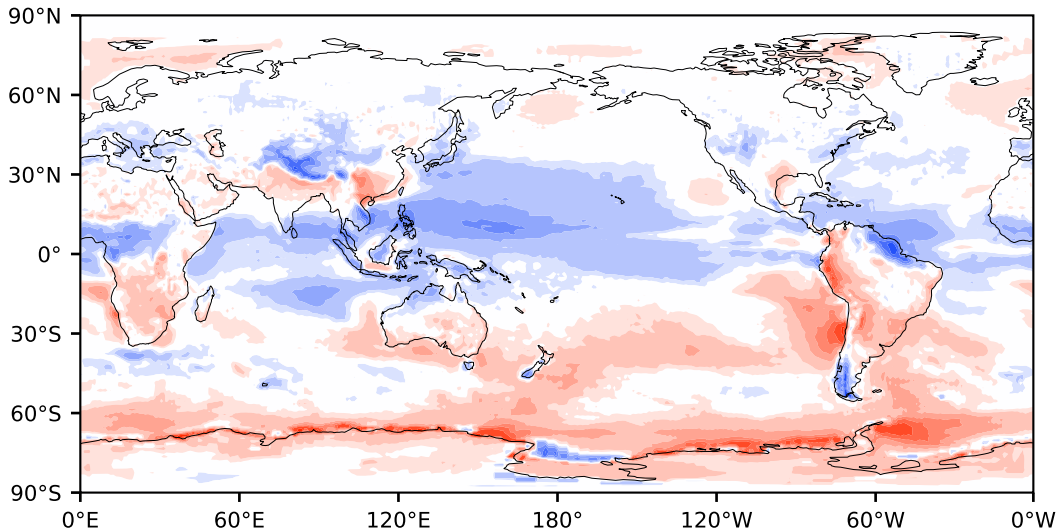

Model - Observations

Max 107.35
Mean -0.42
Min -68.45

RMSE 12.26
CORR 0.99