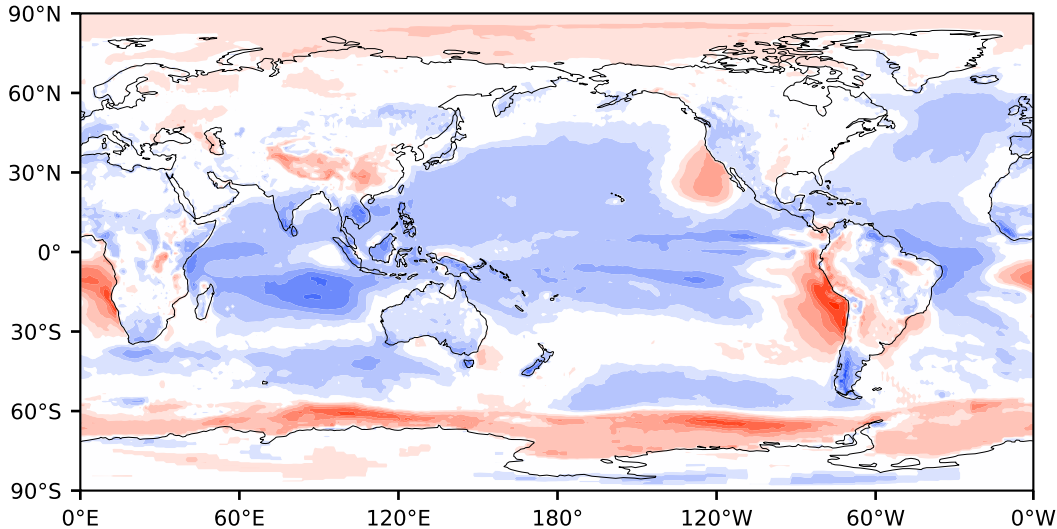

Model - Observations

Max 98.83
Mean -4.52
Min -66.22

RMSE 12.86
CORR 0.84