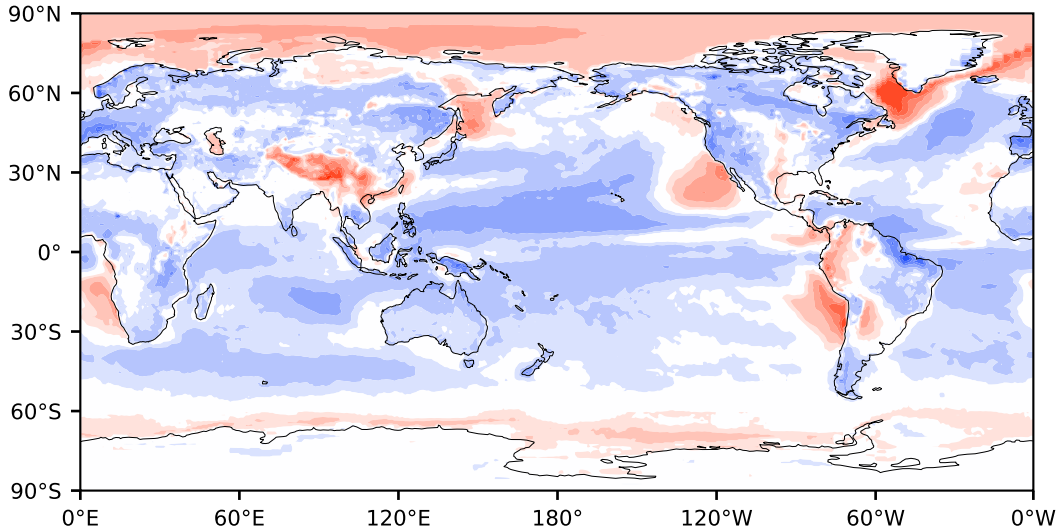

Model - Observations

Max 92.51
Mean -5.52
Min -83.86

RMSE 12.36
CORR 0.79