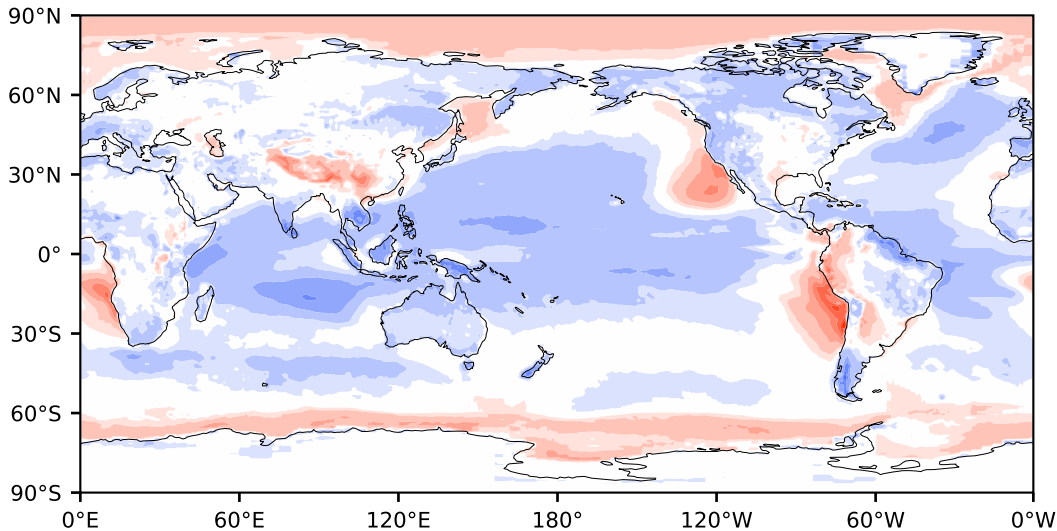

Model - Observations

Max 73.66
Mean -5.03
Min -61.20

RMSE 11.15
CORR 0.77