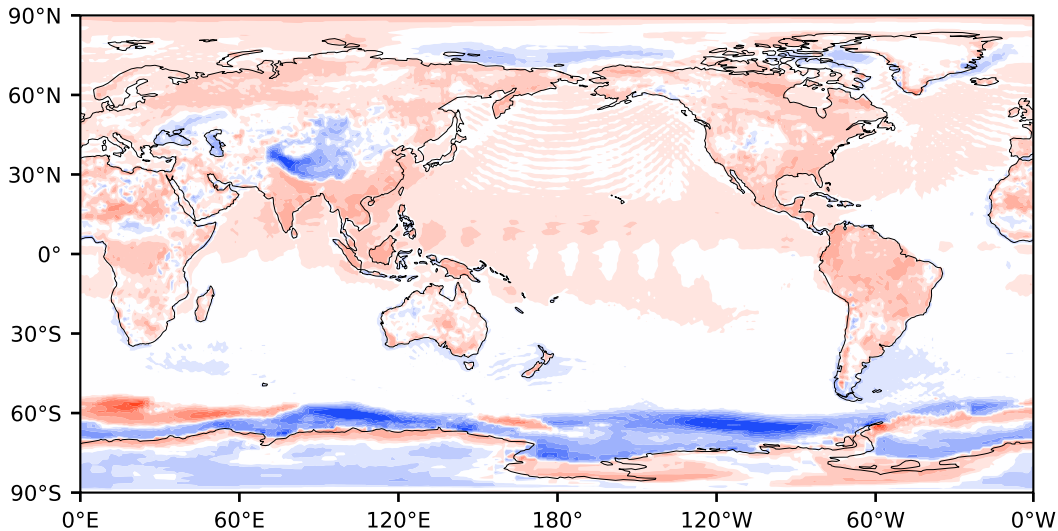

Model - Observations

Max 62.93
Mean 1.27
Min -78.44

RMSE 7.20
CORR 1.00