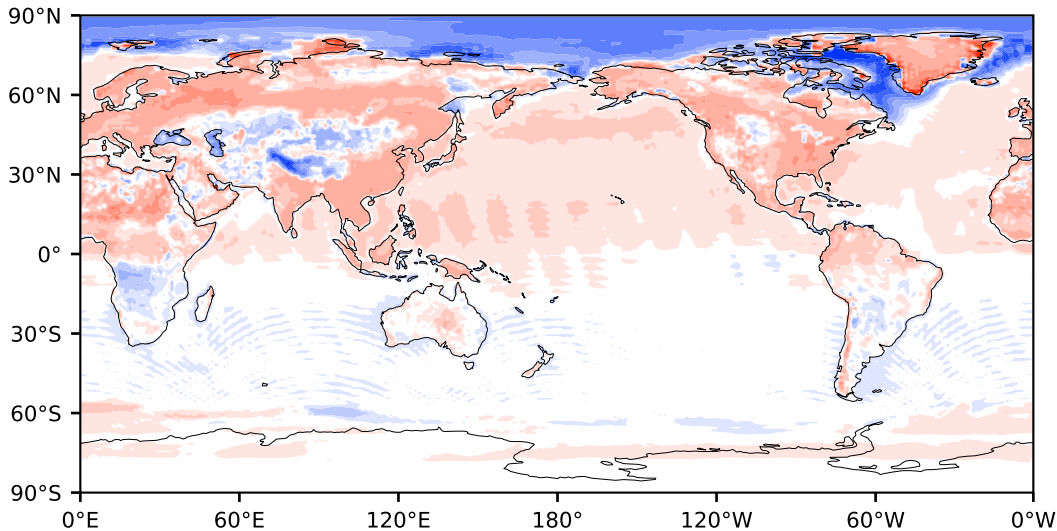

Model - Observations

Max 163.46
Mean 1.64
Min -124.24

RMSE 8.57
CORR 1.00