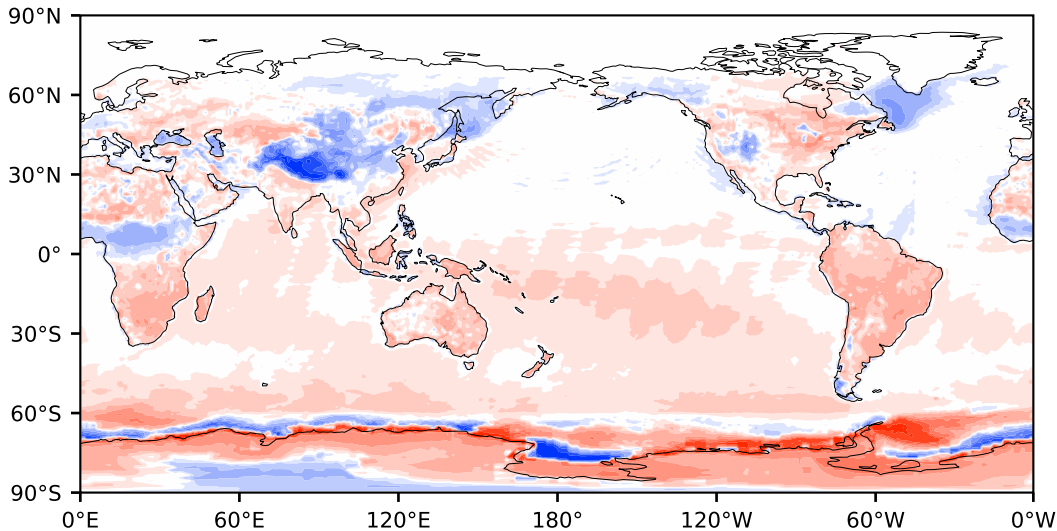

Model - Observations

Max 175.76
Mean 2.25
Min -115.56

RMSE 10.25
CORR 1.00