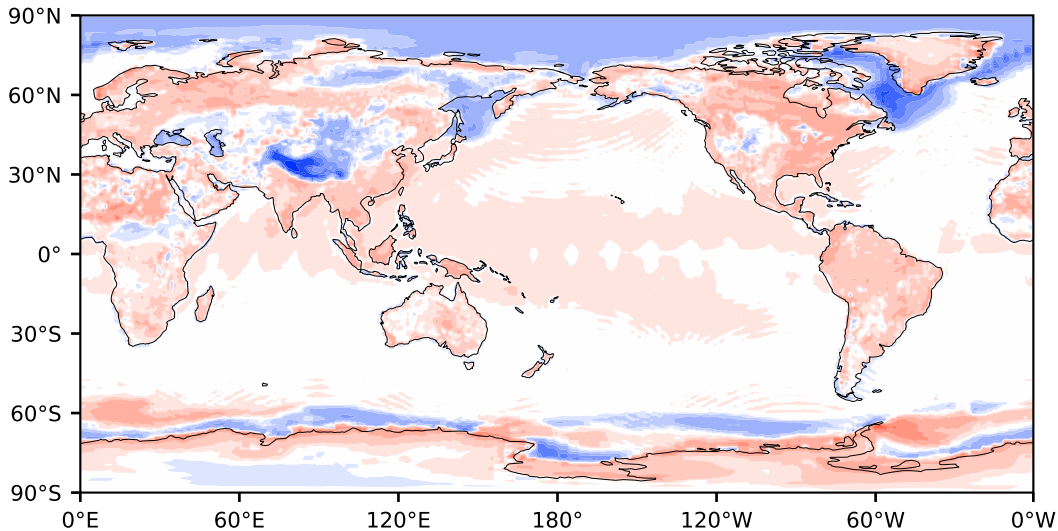

Model - Observations

Max 62.36
Mean 1.64
Min -99.65

RMSE 7.11
CORR 1.00