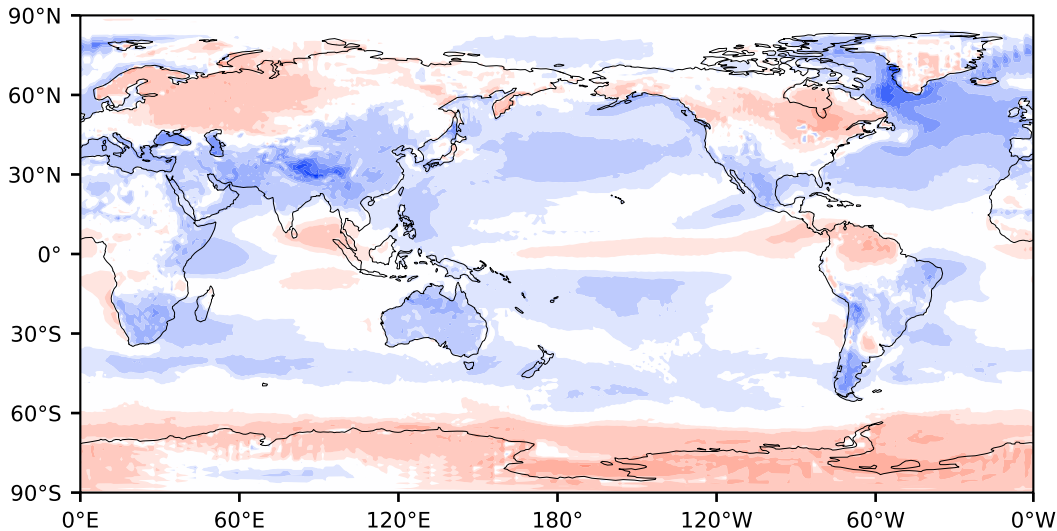

Model - Observations

Max 23.33
Mean -1.93
Min -40.95

RMSE 5.45
CORR 0.99