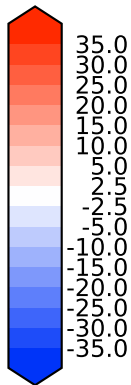

Model - Observations

Max 23.33
Mean -1.93
Min -40.95

RMSE 5.45
CORR 0.99