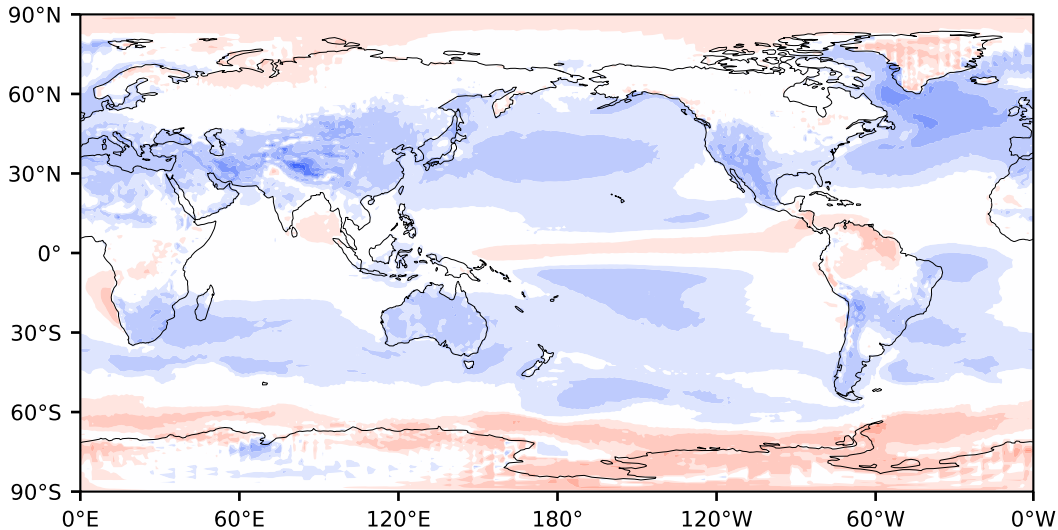

# Model - Observations

Max 16.43  
Mean -2.38  
Min -39.67

RMSE 4.63  
CORR 0.99