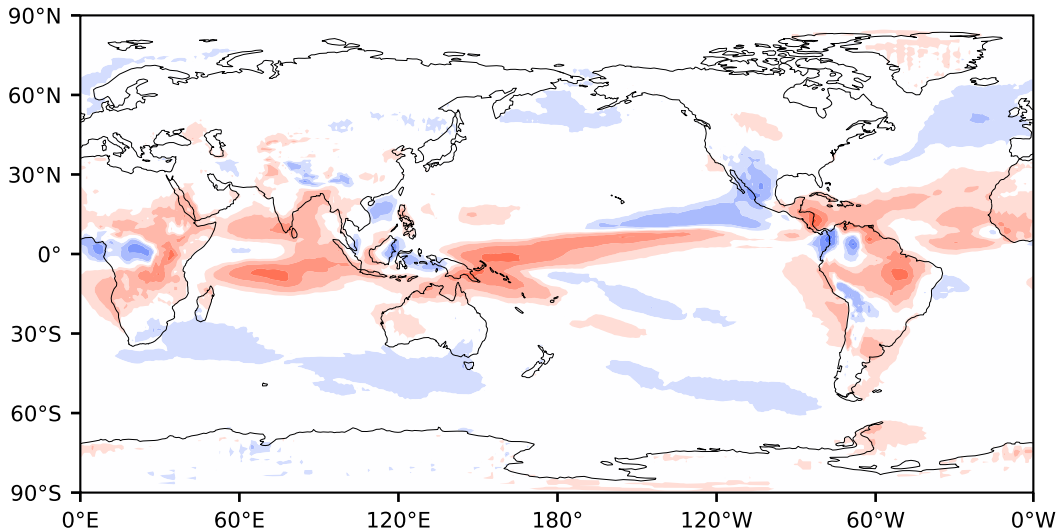

Model - Observations

Max 43.36
Mean 1.58
Min -37.33

RMSE 7.45
CORR 0.98