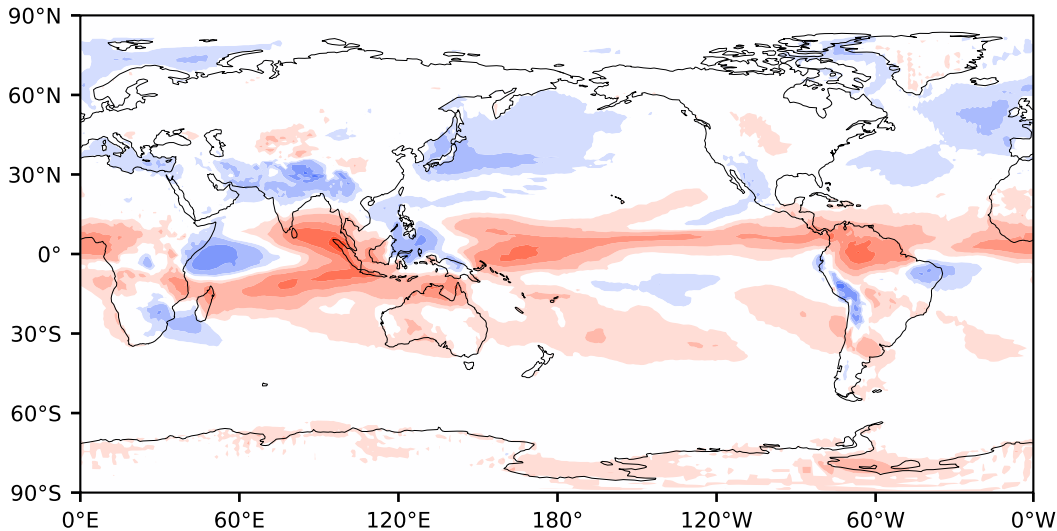

Model - Observations

Max 49.67
Mean 2.27
Min -37.22

RMSE 8.66
CORR 0.97