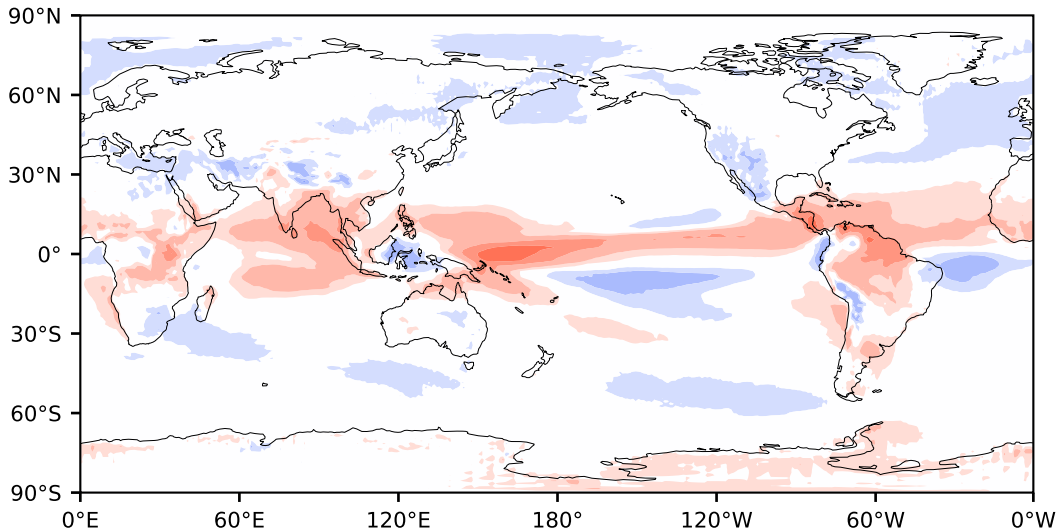

Model - Observations

Max 37.87
Mean 1.19
Min -24.10

RMSE 7.10
CORR 0.97