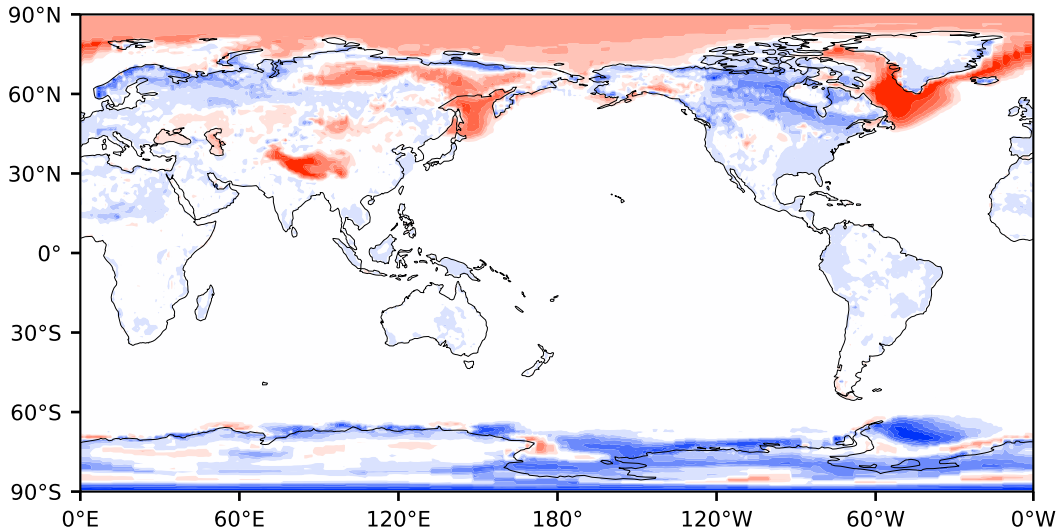

Model - Observations

Max 0.45
Mean -0.00
Min -0.34

RMSE 0.04
CORR 0.96