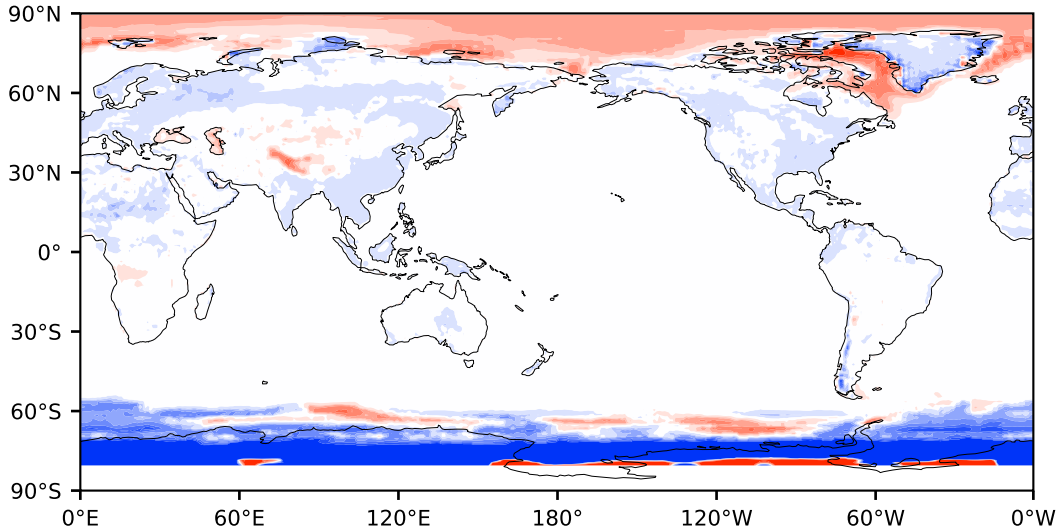

Model - Observations

Max 0.60
Mean -0.03
Min -9.73

RMSE 0.27
CORR 0.65