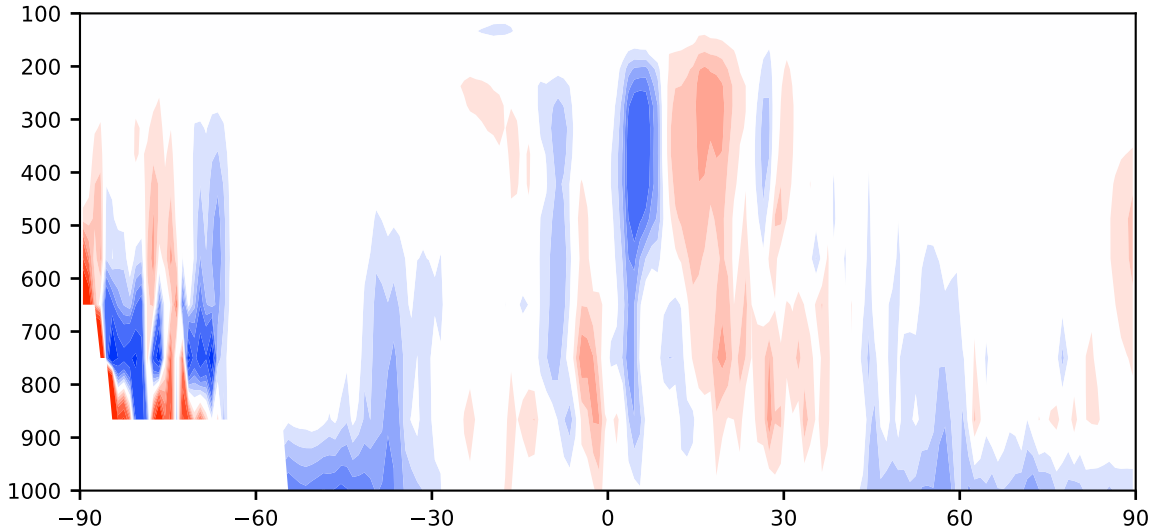

Model - Observations

Max 153.37
Mean -0.08
Min -32.55

RMSE 2.98
CORR 0.97