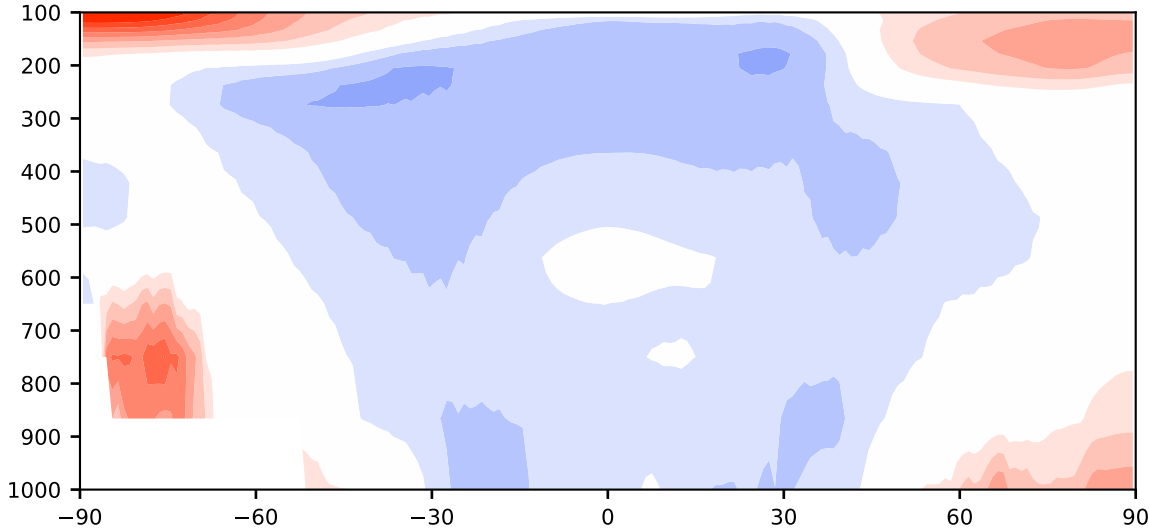

Model - Observations

Max 8.80
Mean -0.75
Min -3.17

RMSE 2.07
CORR 1.00