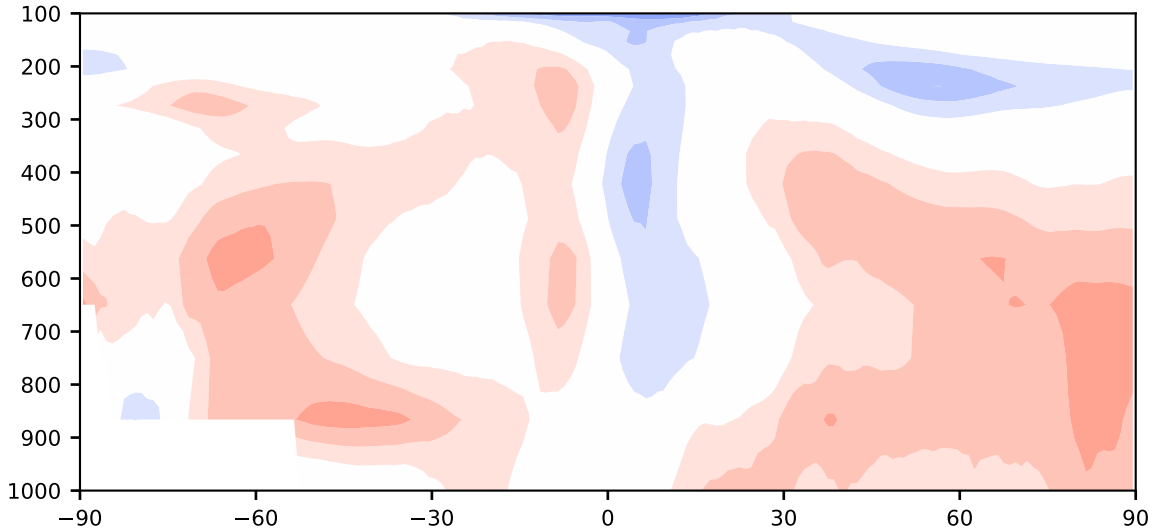

# Model - Observations

Max 17.43  
Mean 4.60  
Min -21.60

RMSE 7.36  
CORR 0.96