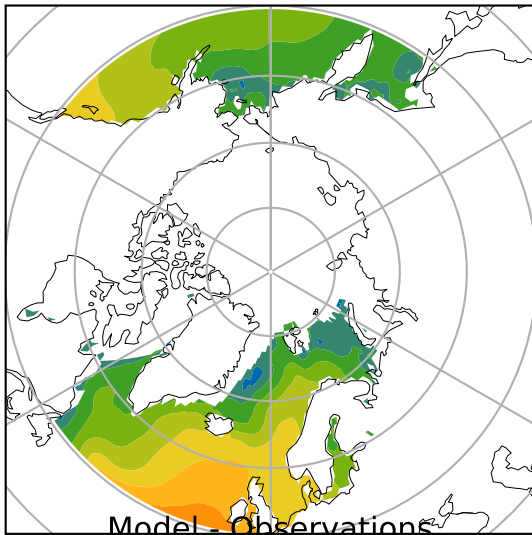

HadISST/OI.v2 (Present Day) (1999-2016)

C

Max 11.93
Mean 4.48
Min -1.79

15.0
13.0
11.0
9.0
7.0
5.0
3.0
1.0
0.0
-1.0