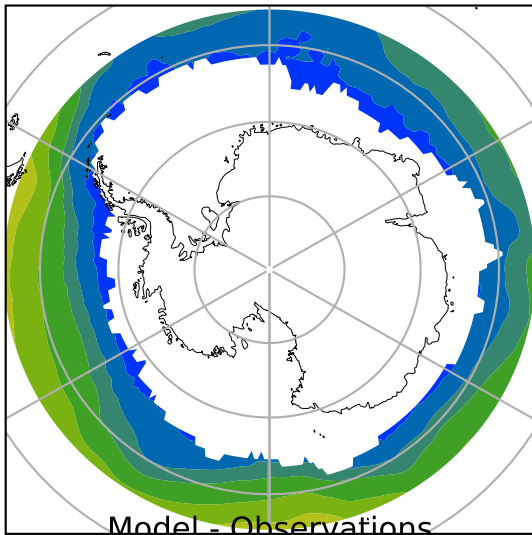

# HadISST/OI.v2 (Present Day) (1999-2016)

C

Max 6.38  
Mean 0.86  
Min -1.73

15.0  
13.0  
11.0  
9.0  
7.0  
5.0  
3.0  
1.0  
0.0  
-1.0