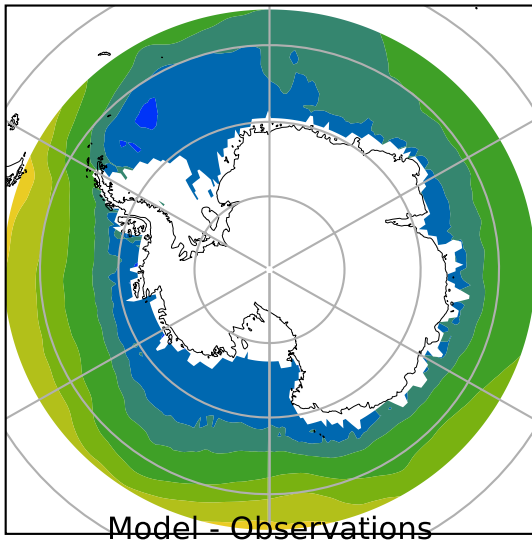

HadISST/OI.v2 (Present Day) (1999-2016)

C

| | |
|------|-------|
| Max | 8.09 |
| Mean | 1.66 |
| Min | -1.44 |

| |
|------|
| 15.0 |
| 13.0 |
| 11.0 |
| 9.0 |
| 7.0 |
| 5.0 |
| 3.0 |
| 1.0 |
| 0.0 |
| -1.0 |