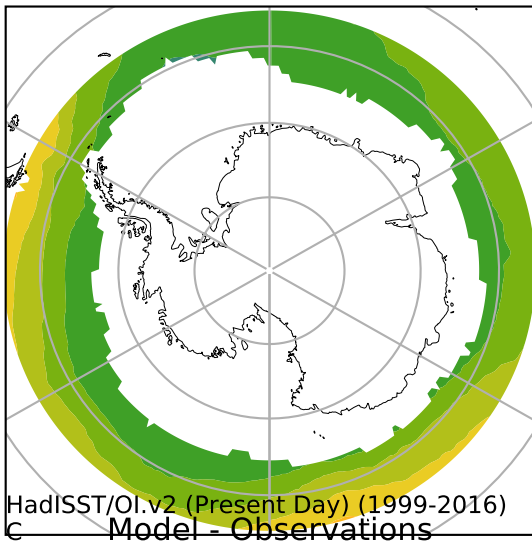

DECKv1b\_piControl (101-150)  
degC

Max 9.35  
Mean 3.90  
Min 0.86

Model - Observations