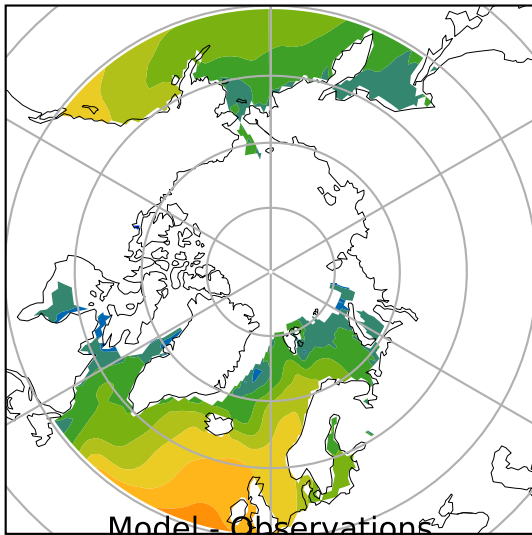

HadISST/OI.v2 (Present Day) (1999-2016)

C

Max	11.79
Mean	4.26
Min	-1.79

15.0
13.0
11.0
9.0
7.0
5.0
3.0
1.0
0.0
-1.0