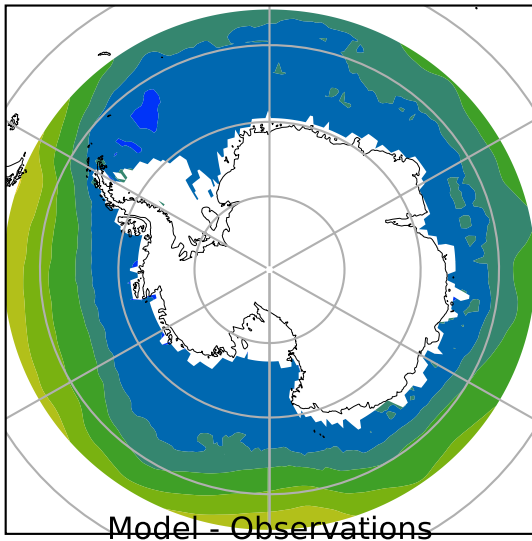

HadISST/OI.v2 (Present Day) (1999-2016)

C

Max 7.10
Mean 0.93
Min -1.51

15.0
13.0
11.0
9.0
7.0
5.0
3.0
1.0
0.0
-1.0