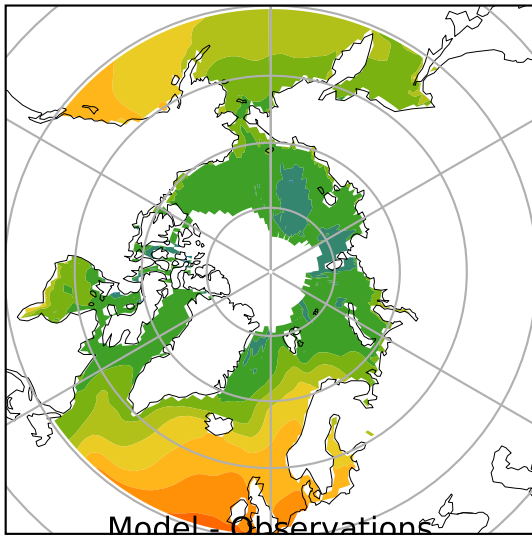

HadISST/OI.v2 (Present Day) (1999-2016)

C

Max 13.59
Mean 5.07
Min -1.68