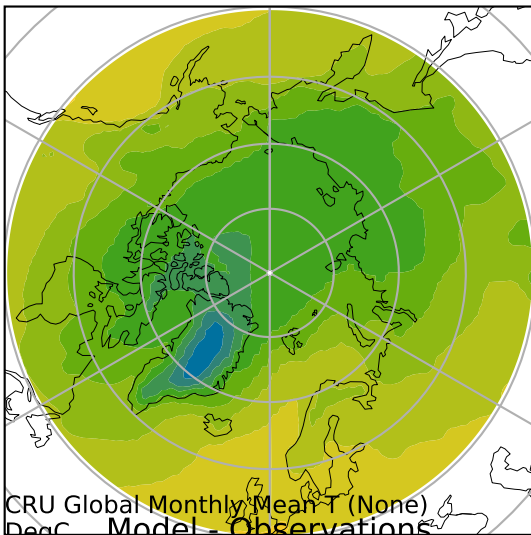

DECKv1b_piControl (101-150)

DegC

Max 10.50
Mean -3.89
Min -28.70

CRU Global Monthly Mean T (None)

DegC Model - Observations