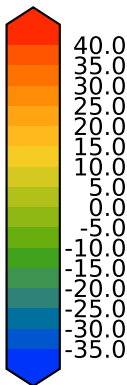

DECKv1b_piControl (101-150)

DegC

Max 10.50
Mean -3.89
Min -28.70

CRU Global Monthly Mean T (None)

DegC Model - Observations