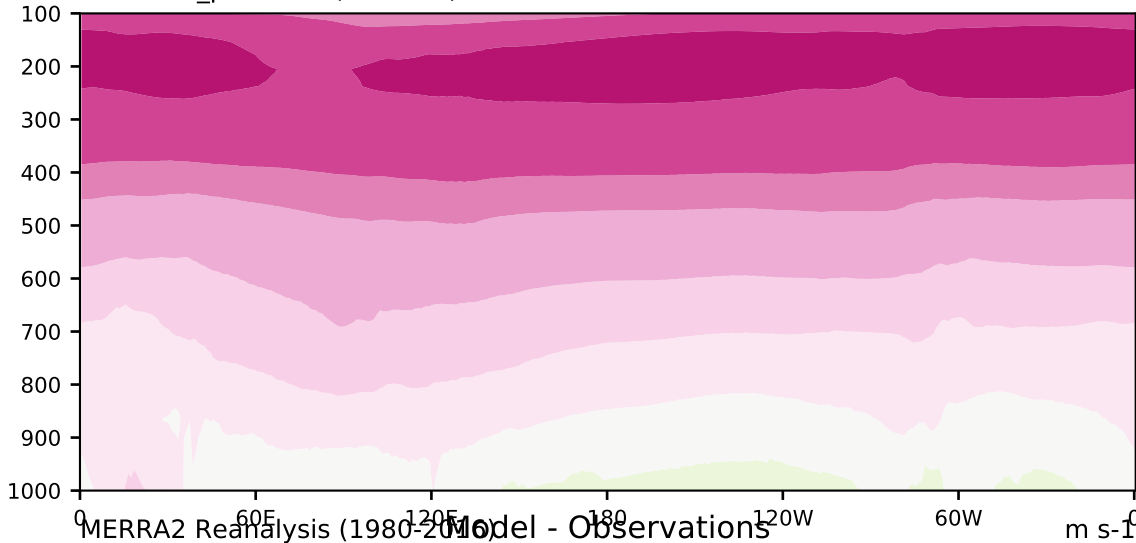

DECKv1b_piControl (101-150)

m/s

Max 17.51
Mean 6.57
Min -2.17

20.0
15.0
10.0
8.0
5.0
3.0
1.0
-1.0
-3.0
-5.0
-8.0
-10.0
-15.0
-20.0