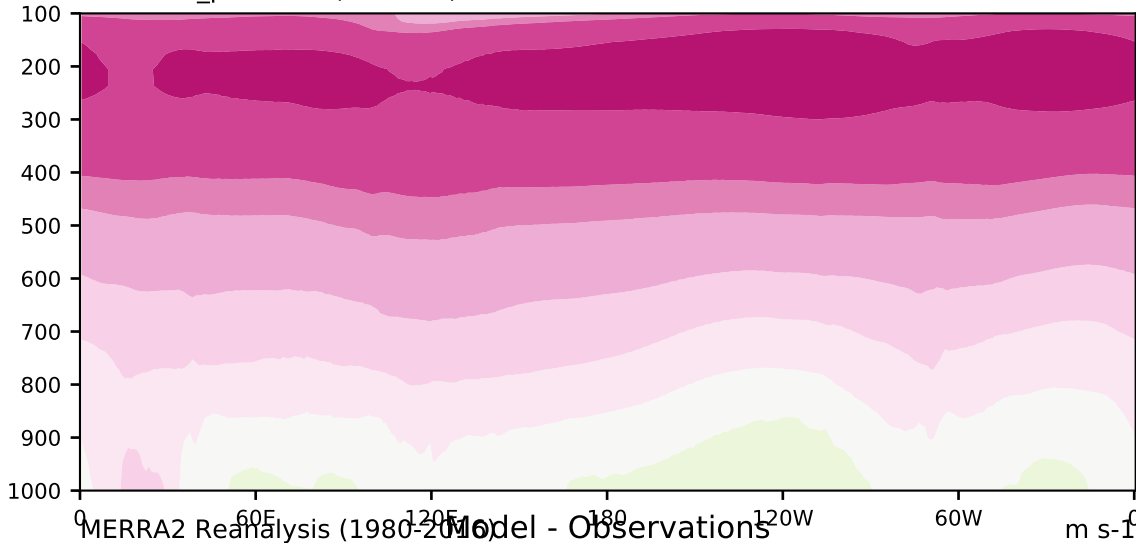

DECKv1b_piControl (101-150)

m/s

Max 18.62
Mean 6.72
Min -2.98

20.0
15.0
10.0
8.0
5.0
3.0
1.0
-1.0
-3.0
-5.0
-8.0
-10.0
-15.0
-20.0