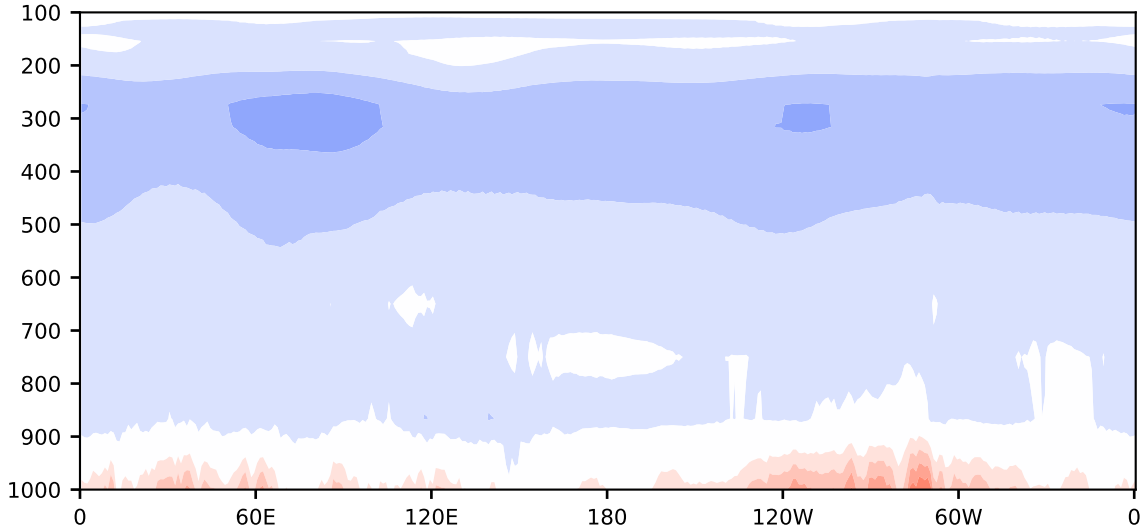

Model - Observations

Max 5.00
Mean -1.23
Min -3.33

RMSE 1.84
CORR 1.00