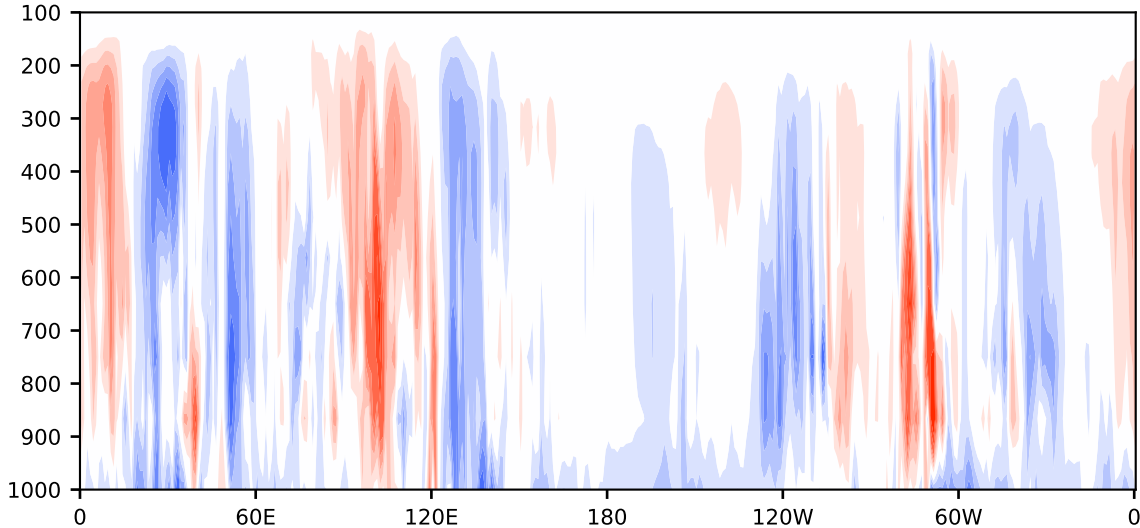

Model - Observations

Max 27.98
Mean -0.54
Min -14.03

RMSE 3.37
CORR 0.86