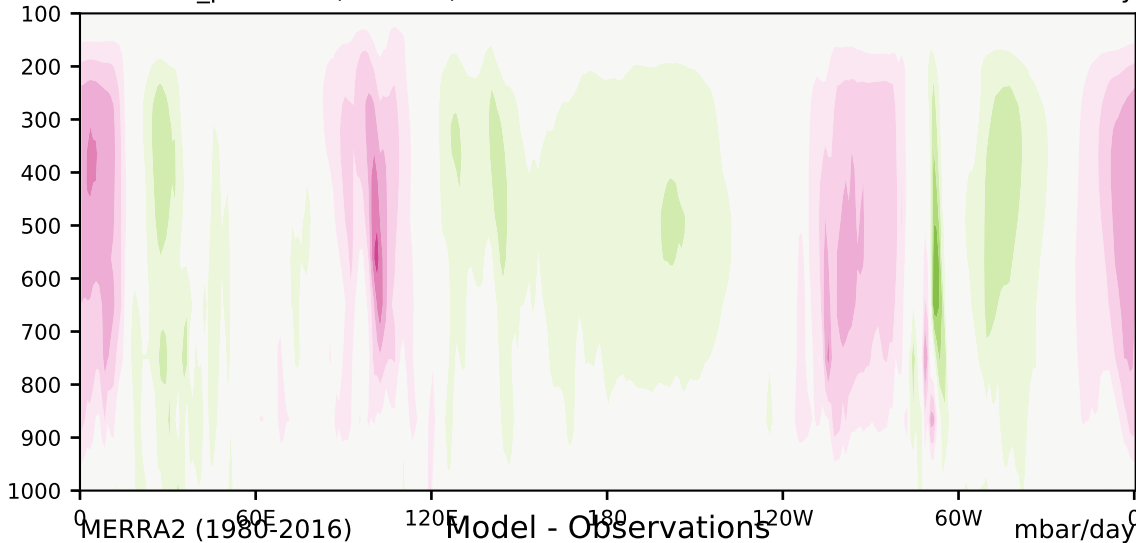

DECKv1b_piControl (101-150)

mbar/day

Max 27.79
Mean -0.40
Min -23.96

35.0
30.0
25.0
20.0
15.0
10.0
5.0
-5.0
-10.0
-15.0
-20.0
-25.0
-30.0
-35.0