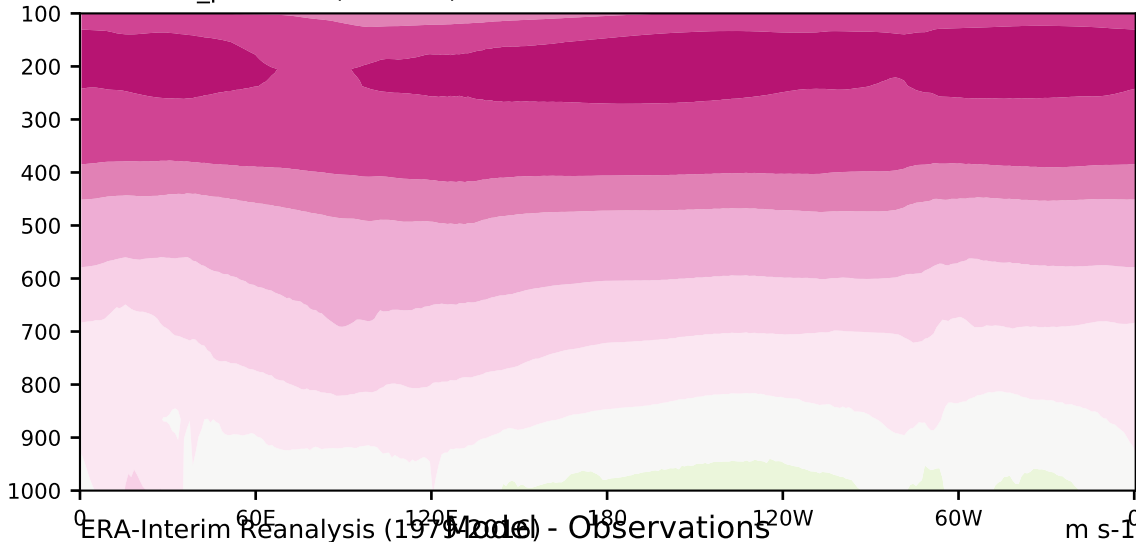

DECKv1b_piControl (101-150)

m/s

Max 17.51
Mean 6.57
Min -2.17

20.0
15.0
10.0
8.0
5.0
3.0
1.0
-1.0
-3.0
-5.0
-8.0
-10.0
-15.0
-20.0