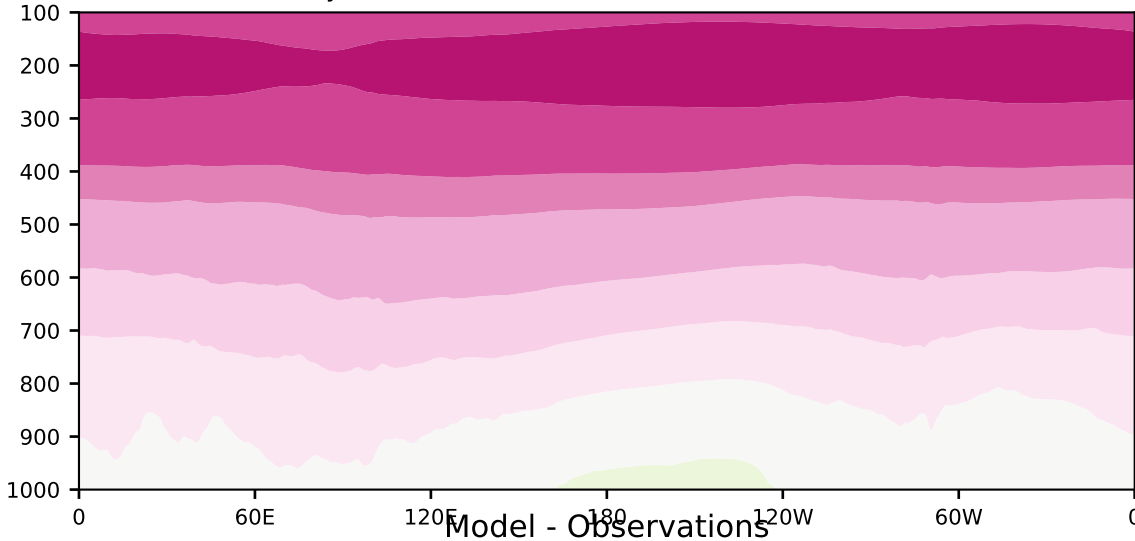

# ERA-Interim Reanalysis (1979-2016)

m s<sup>-1</sup>

Max 18.46  
 Mean 6.71  
 Min -1.61

Model - Observations