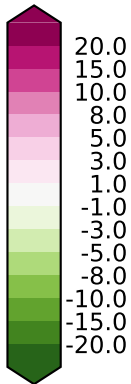

# ERA-Interim Reanalysis (1979-2016)

m s<sup>-1</sup>

Max 18.46  
 Mean 6.71  
 Min -1.61

Model - Observations