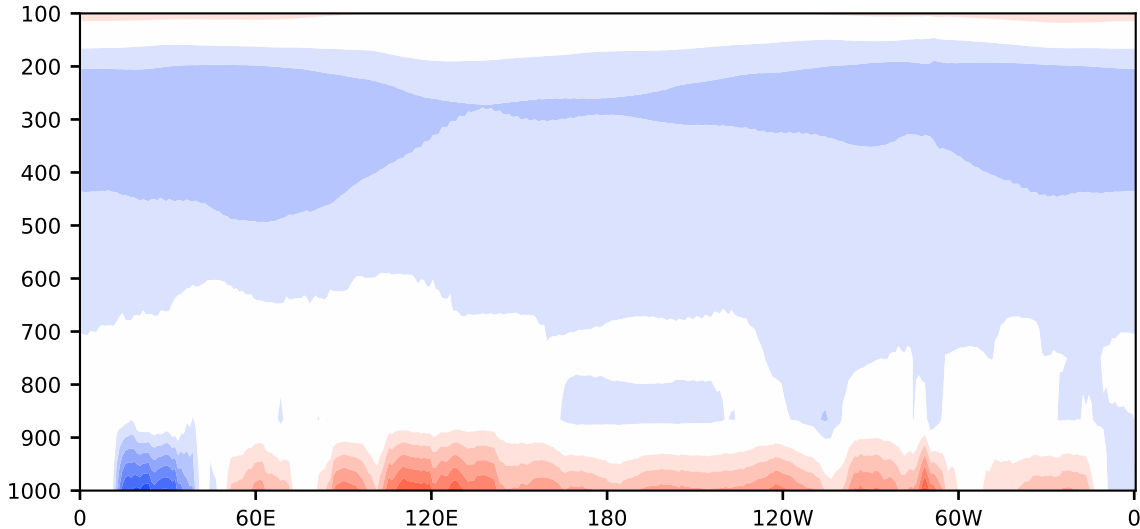

Model - Observations

Max 6.47
Mean -0.80
Min -6.70

RMSE 1.75
CORR 1.00