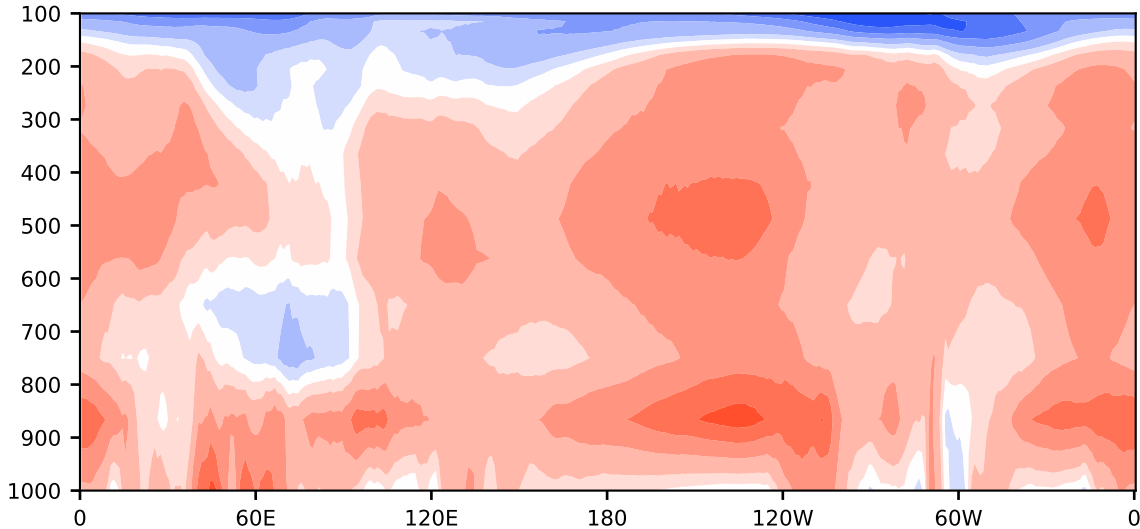

# Model - Observations

Max 13.64  
Mean 3.64  
Min -14.67

RMSE 5.79  
CORR 0.94