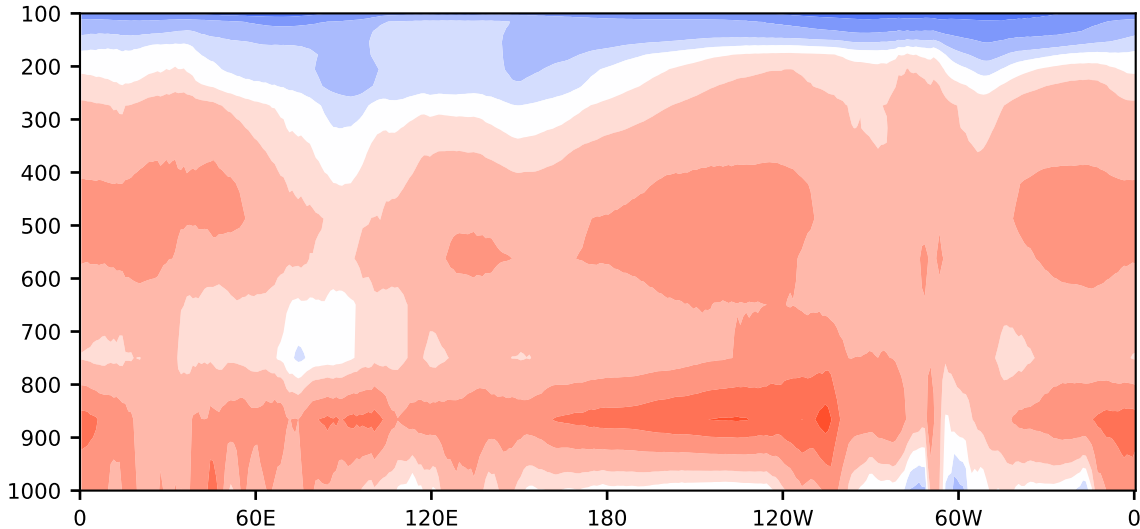

Model - Observations

Max 13.39
Mean 3.44
Min -10.72

RMSE 4.99
CORR 0.96