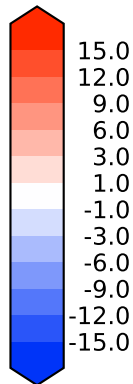

Model - Observations

Max 13.39
Mean 3.44
Min -10.72

RMSE 4.99
CORR 0.96