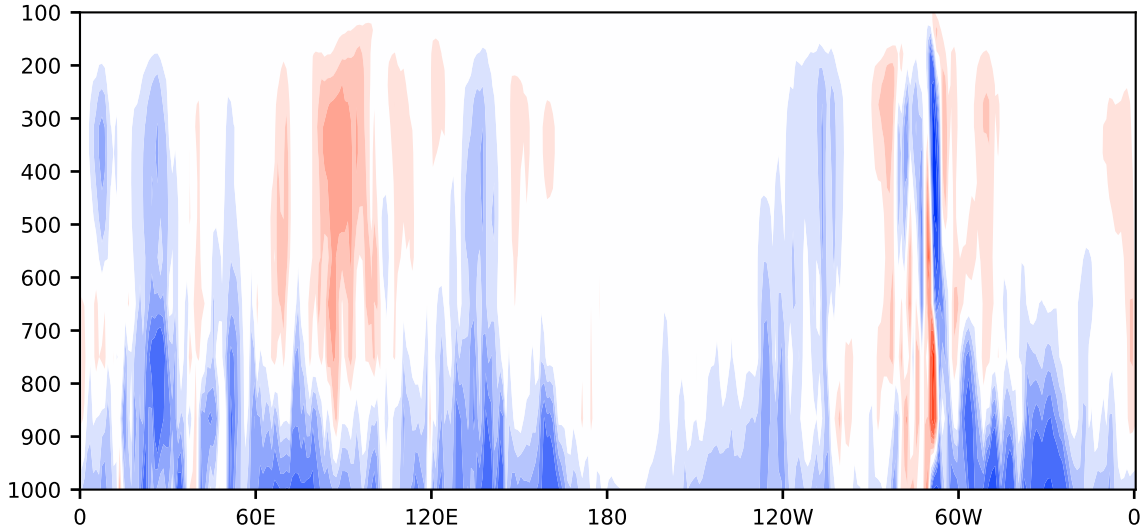

# Model - Observations

Max 24.14  
Mean -1.40  
Min -24.70

RMSE 3.13  
CORR 0.76