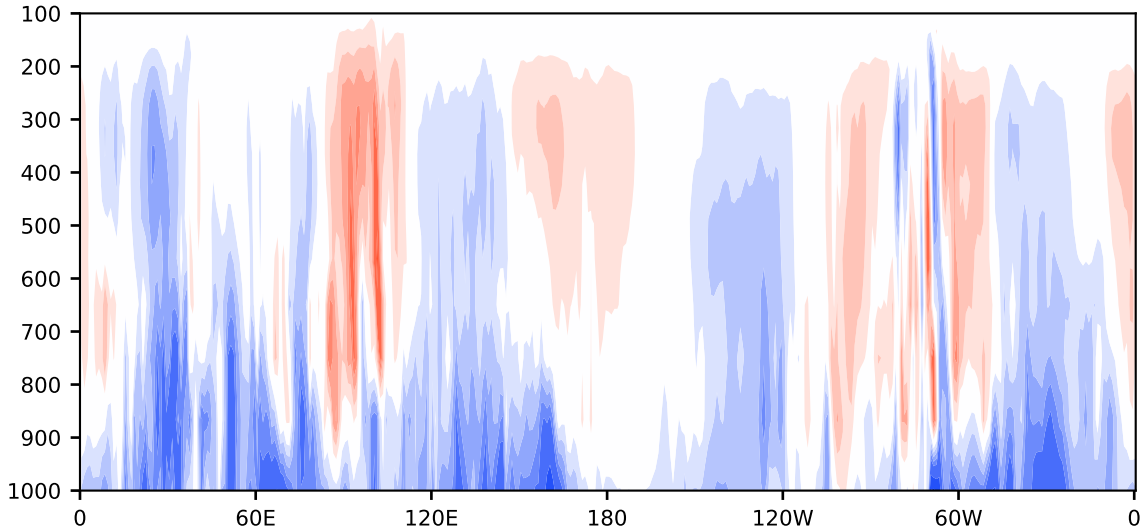

Model - Observations

Max 17.09
Mean -1.54
Min -20.79

RMSE 3.48
CORR 0.60