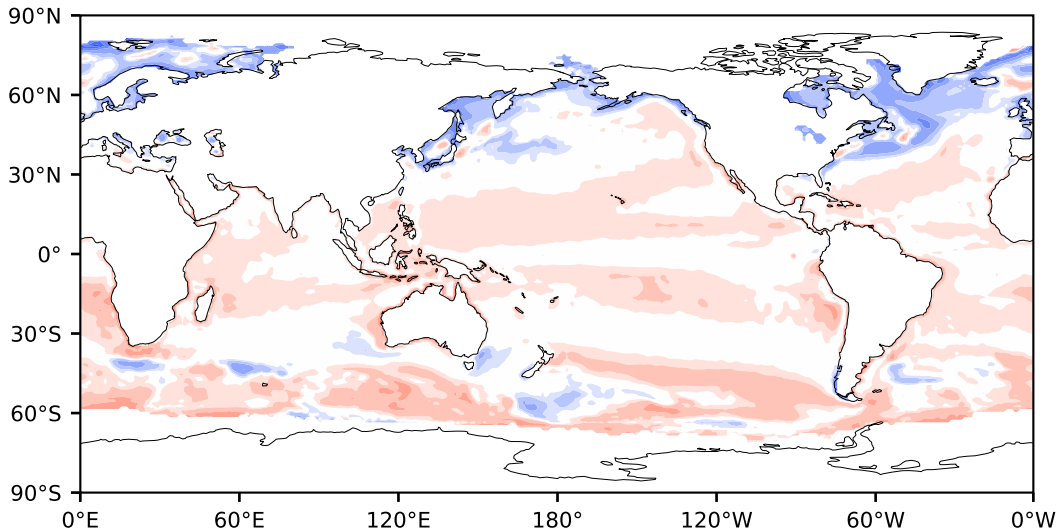

Model - Observations

Max 102.23
Mean 3.59
Min -161.40

RMSE 11.04
CORR 0.51