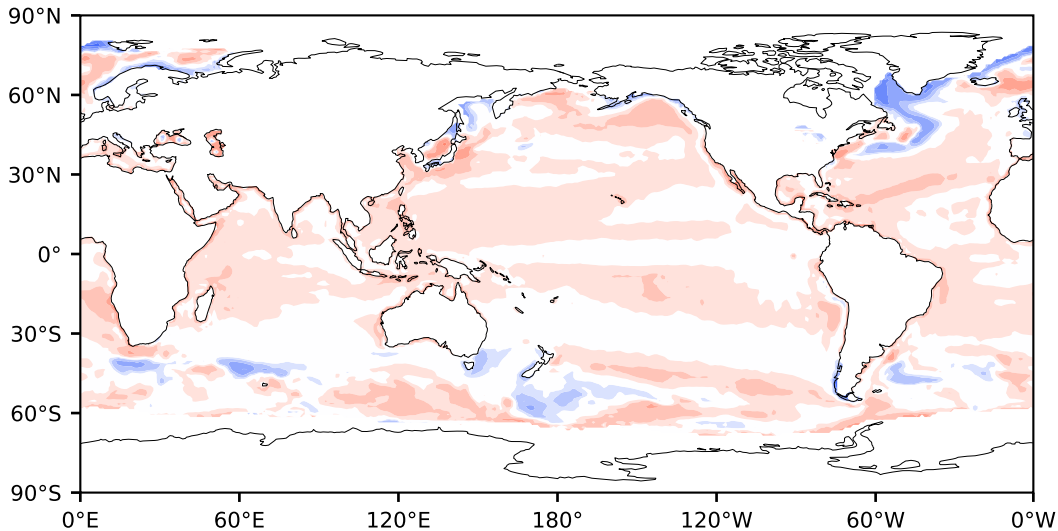

Model - Observations

Max 86.29
Mean 5.07
Min -109.89

RMSE 9.28
CORR 0.59