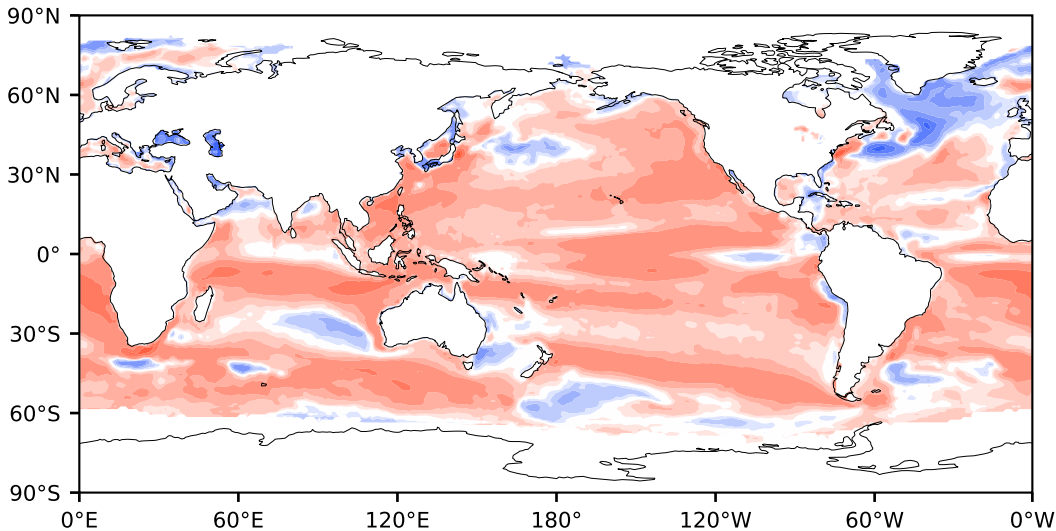

Model - Observations

Max 131.63
Mean 17.72
Min -133.01

RMSE 27.86
CORR 0.89