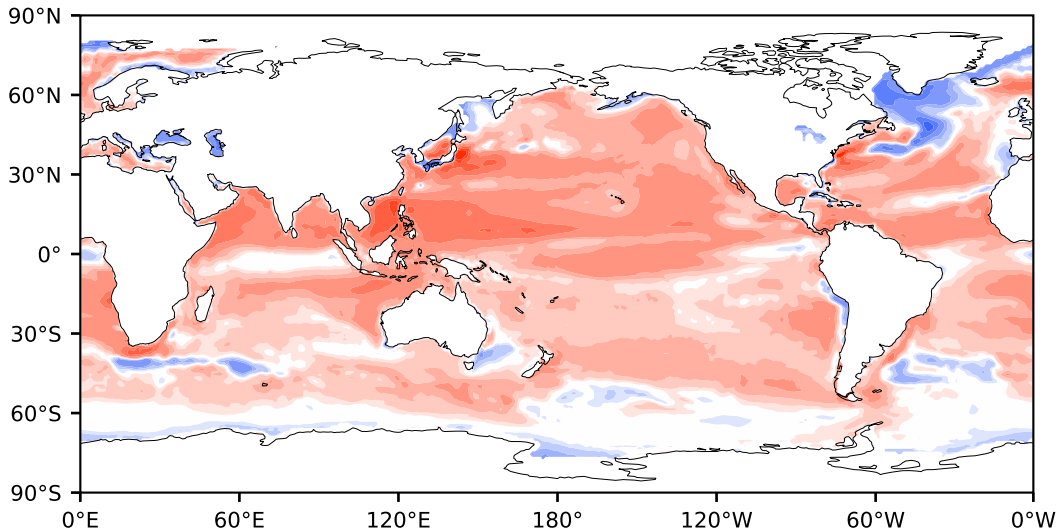

Model - Observations

Max 219.27
Mean 20.37
Min -132.51

RMSE 31.36
CORR 0.92