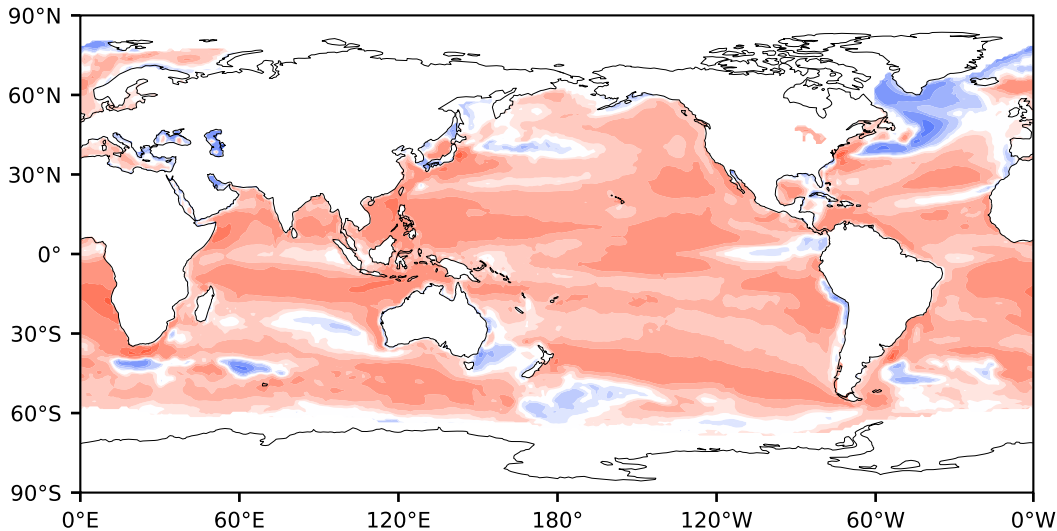

Model - Observations

Max 128.90
Mean 19.78
Min -121.46

RMSE 26.33
CORR 0.92