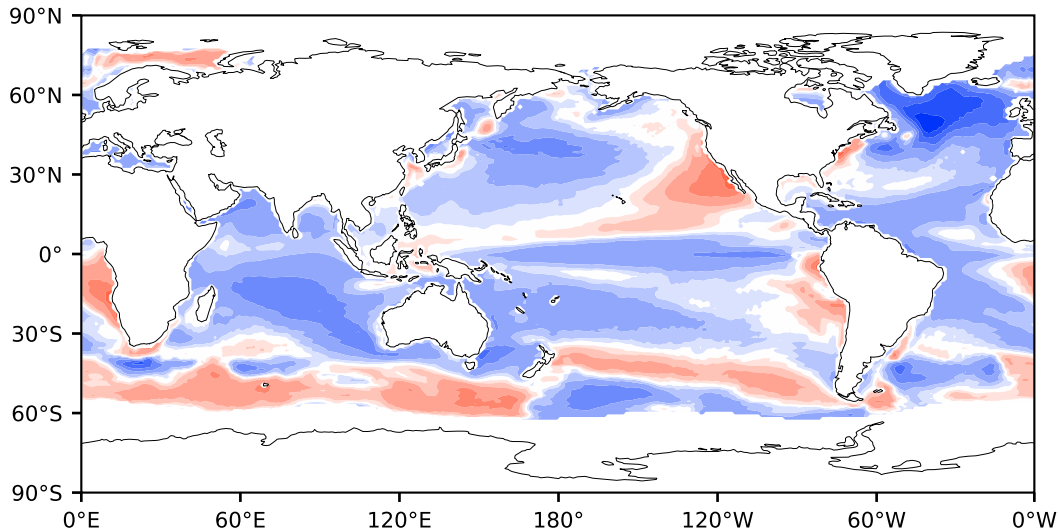

Model - Observations

Max 4.52
Mean -0.59
Min -6.76

RMSE 1.24
CORR 0.99