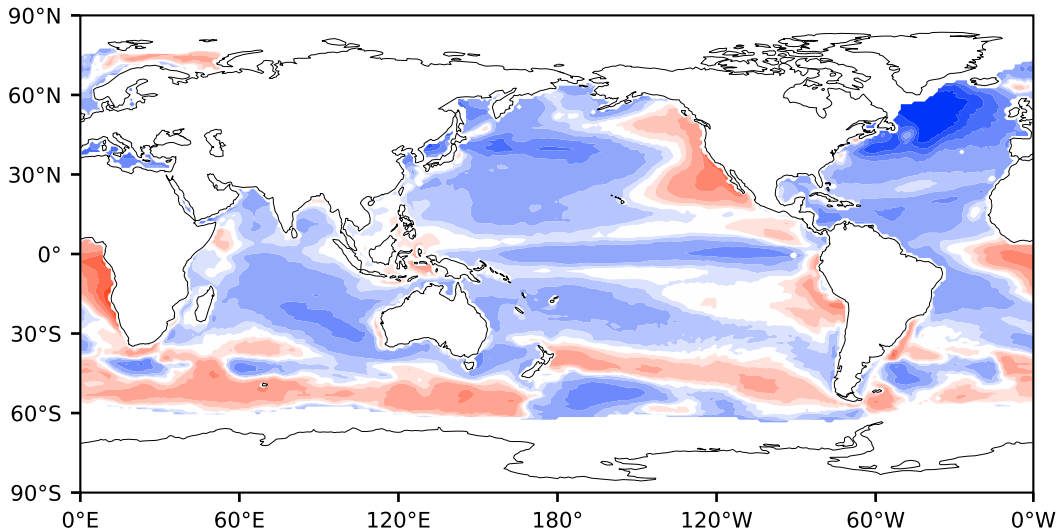

Model - Observations

Max 5.34
Mean -0.58
Min -7.83

RMSE 1.32
CORR 0.99