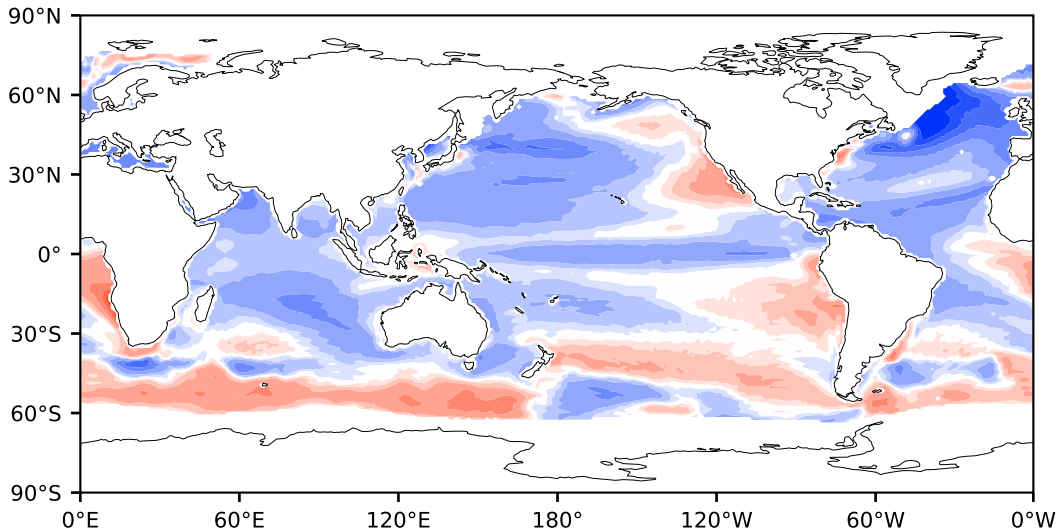

Model - Observations

Max 5.04
Mean -0.51
Min -7.97

RMSE 1.19
CORR 0.99